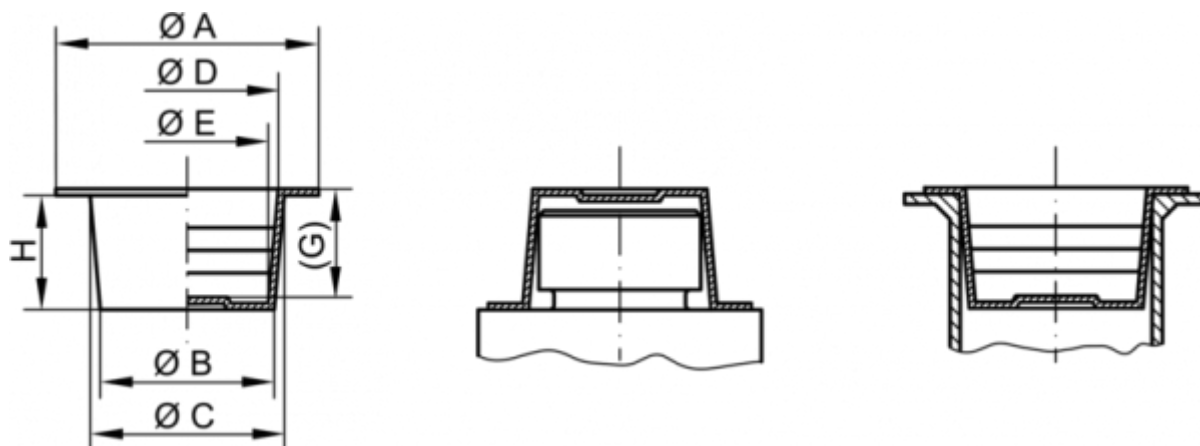

Data Sheet

Article number: 59GPN620U4B

Description: KLEE Universal plugs GPN 620 U 4 B

Measures

A = 26

B = 8.4

C = 10.3

D = 8.6

E = 6.8

G = 10

H = 11